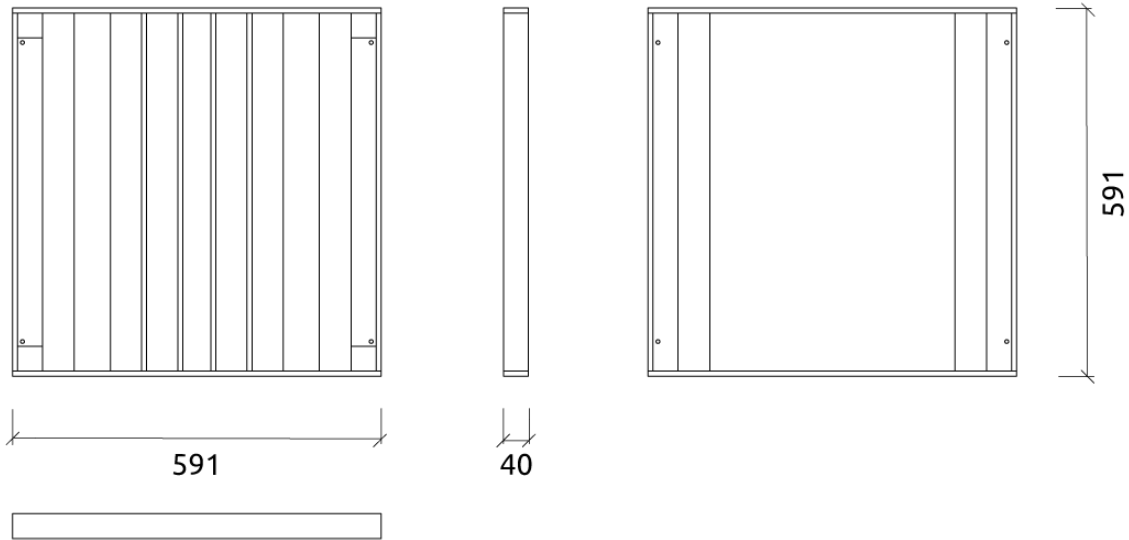

Diffuser Core

Recommended for

- Home Cinemas
- Media Rooms

Performance

Add-ons

Dimensions

FG - PP | 591x591x40mm

Weight

5.05 Kg

Box

Quantity per box: 4

Dimensions: 645x200x655mm

Volume: 0.084m³

Weight: 21.7Kg

Diffuser Core

(FG - PP) Painted Primer Finishes