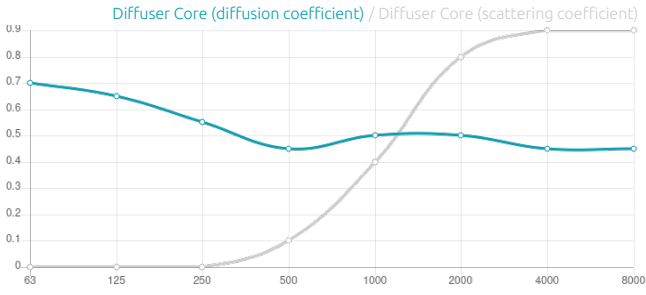

Diffuser Core

Recommended for

- Home Cinemas
- Media Rooms

Performance

Add-ons

Dimensions

FG - PP | 591x591x40mm

Weight

5.05 Kg

Box

Quantity per box: 4

Dimensions: 645x200x655mm

Volume: 0.084m³

Weight: 21.7Kg

Diffuser Core

(FG - PP) Painted Primer Finishes